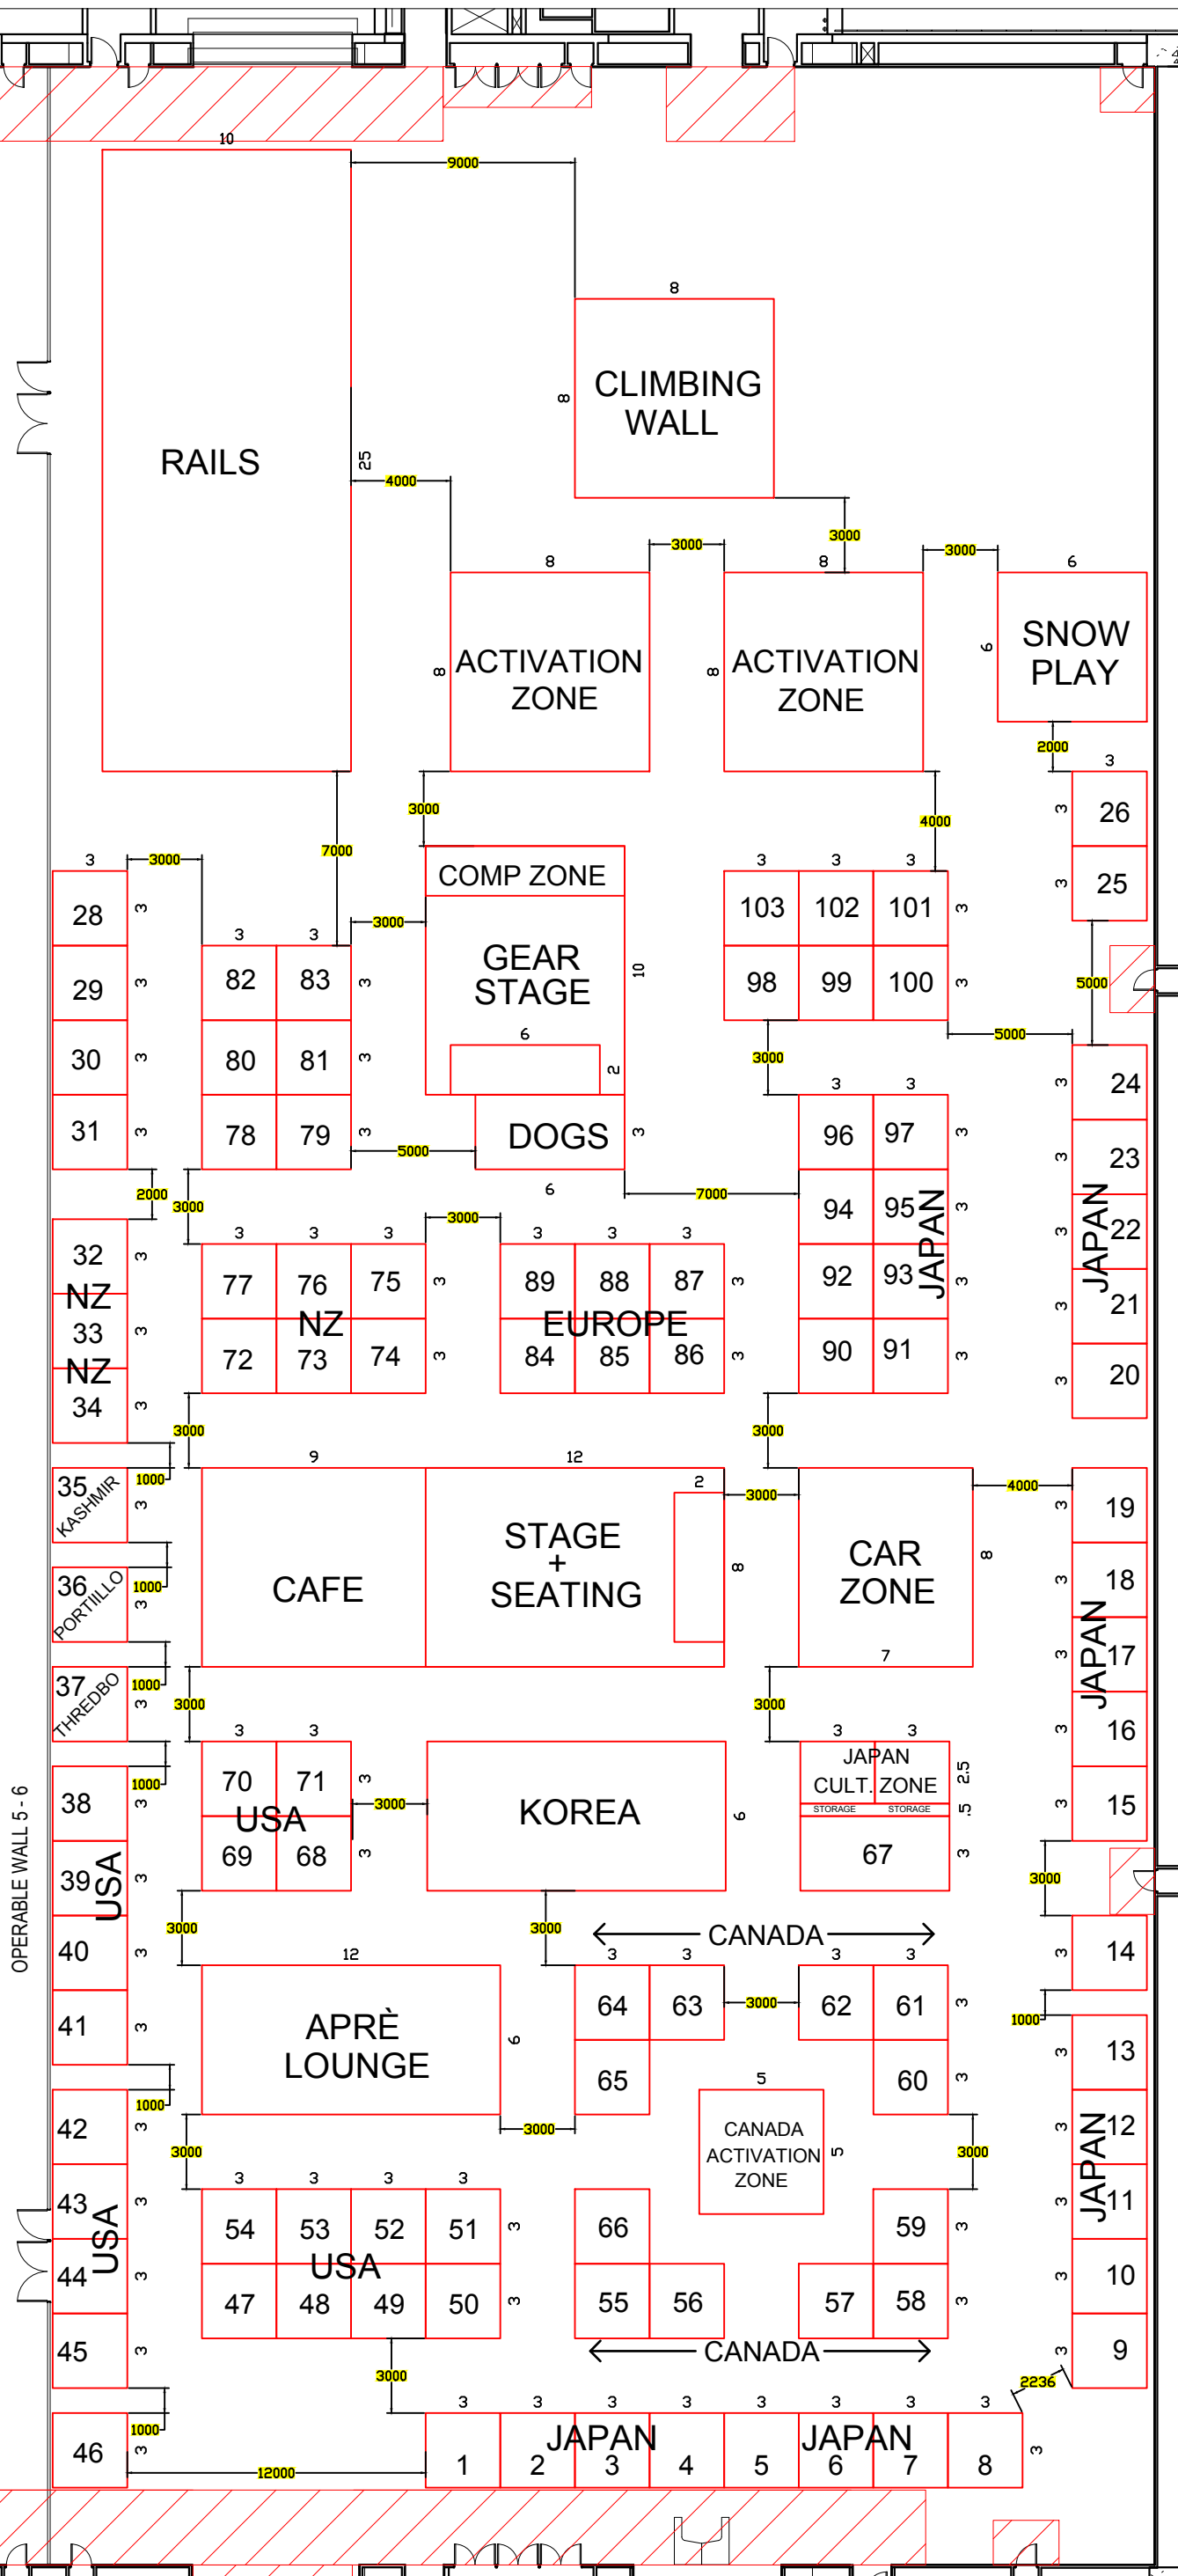

SNOW TRAVEL EXPO SYDNEY

MAY 26th, 2019

SYDNEY'S INTERNATIONAL CONVENTION CENTRE (ICC), HALL 5

FLOOR PLAN

EVENT NAME:
SNOW SYDNEY 2019
-
EVENT LOCATION:
ICC, HALL 5
-

EVENT DATE:
26th MAY 2019
-
ORGANISER:
PANDANUS PROMOTIONS
-

DRAWING NO:
IST(Syd)-1905-105
DRAWING DATE:
21/11/18
SCALE:
-

DRAWN BY:
RAF
CHECKED BY:
MARTIN
APPROVED BY:
-

SYSTEM:
OCTANORM
PANELS:
WHITE
FASCIA:
TBD

CARPET:
TO STANDS
LIGHTS:
TBD
POWER:
TBD

exhibit systems
creative solutions for any event

© COPYRIGHT EXHIBIT SYSTEMS 2008