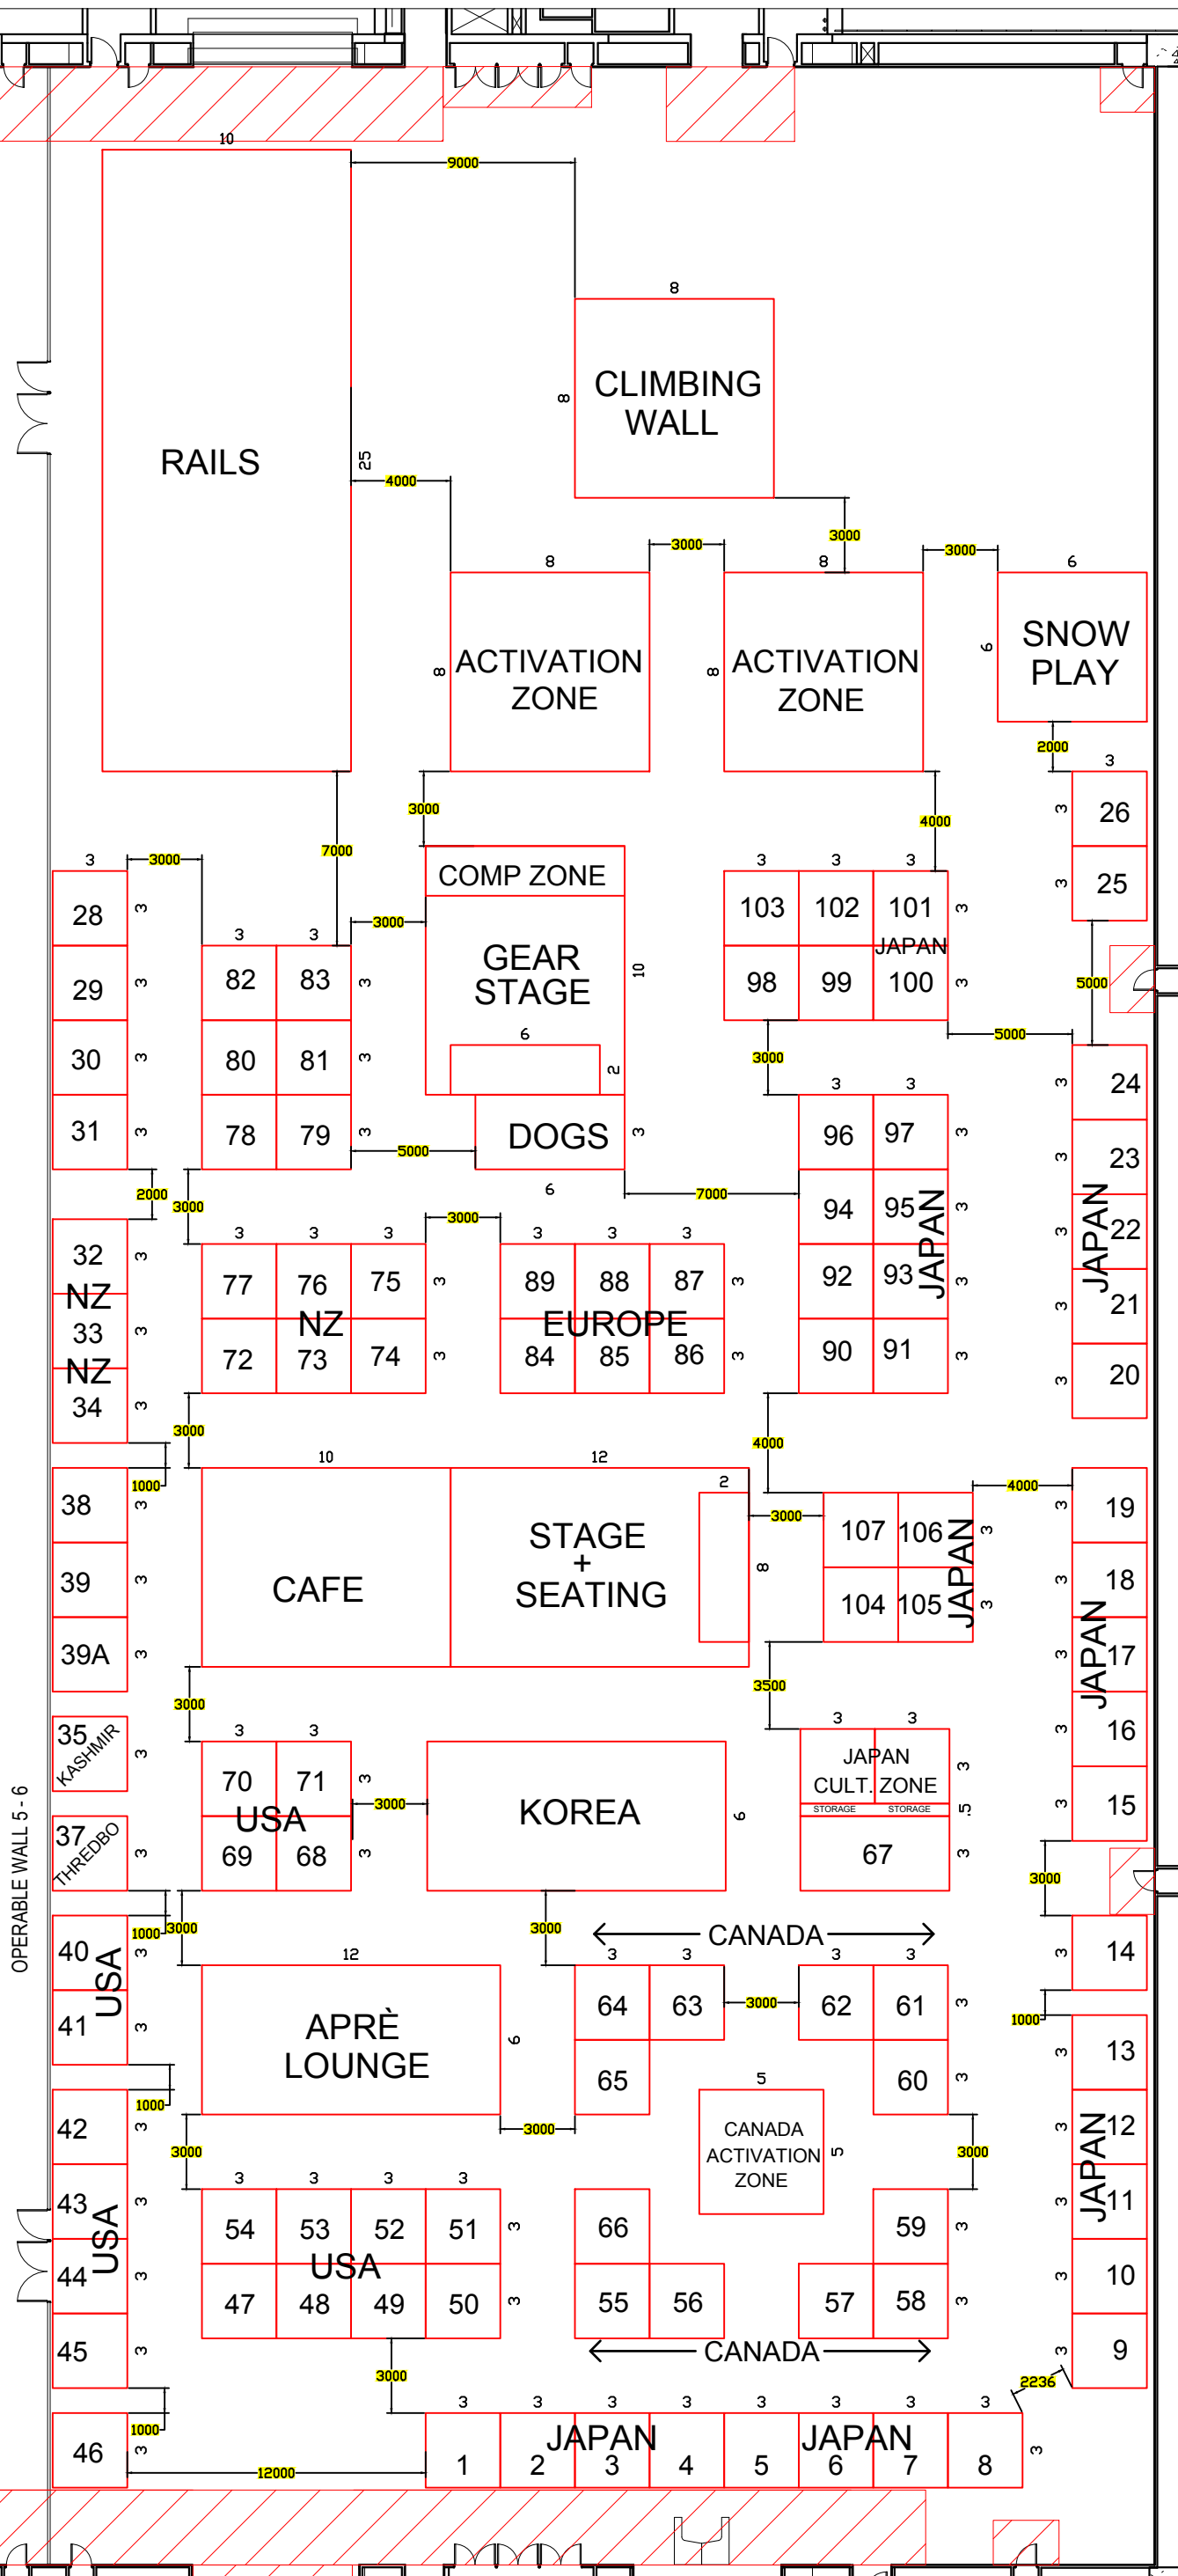

SNOW TRAVEL EXPO SYDNEY

MAY 26th, 2019

SYDNEY'S INTERNATIONAL CONVENTION CENTRE (ICC), HALL 5

FLOOR PLAN

EVENT NAME:
SNOW SYDNEY 2019

EVENT LOCATION:
ICC, HALL 5

EVENT DATE:
26th MAY 2019

ORGANISER:
PANDANUS PROMOTIONS

DRAWING NO:
IST(Syd)-1905-107

DRAWING DATE:
11/03/19

SCALE:
-

DRAWN BY:
RAF

CHECKED BY:
MARTIN

APPROVED BY:
-

SYSTEM:
OCTANORM

PANELS:
WHITE

FASCIA:
TBD

CARPET:
TO STANDS

LIGHTS:
TBD

POWER:
TBD

© COPYRIGHT EXHIBIT SYSTEMS 2008