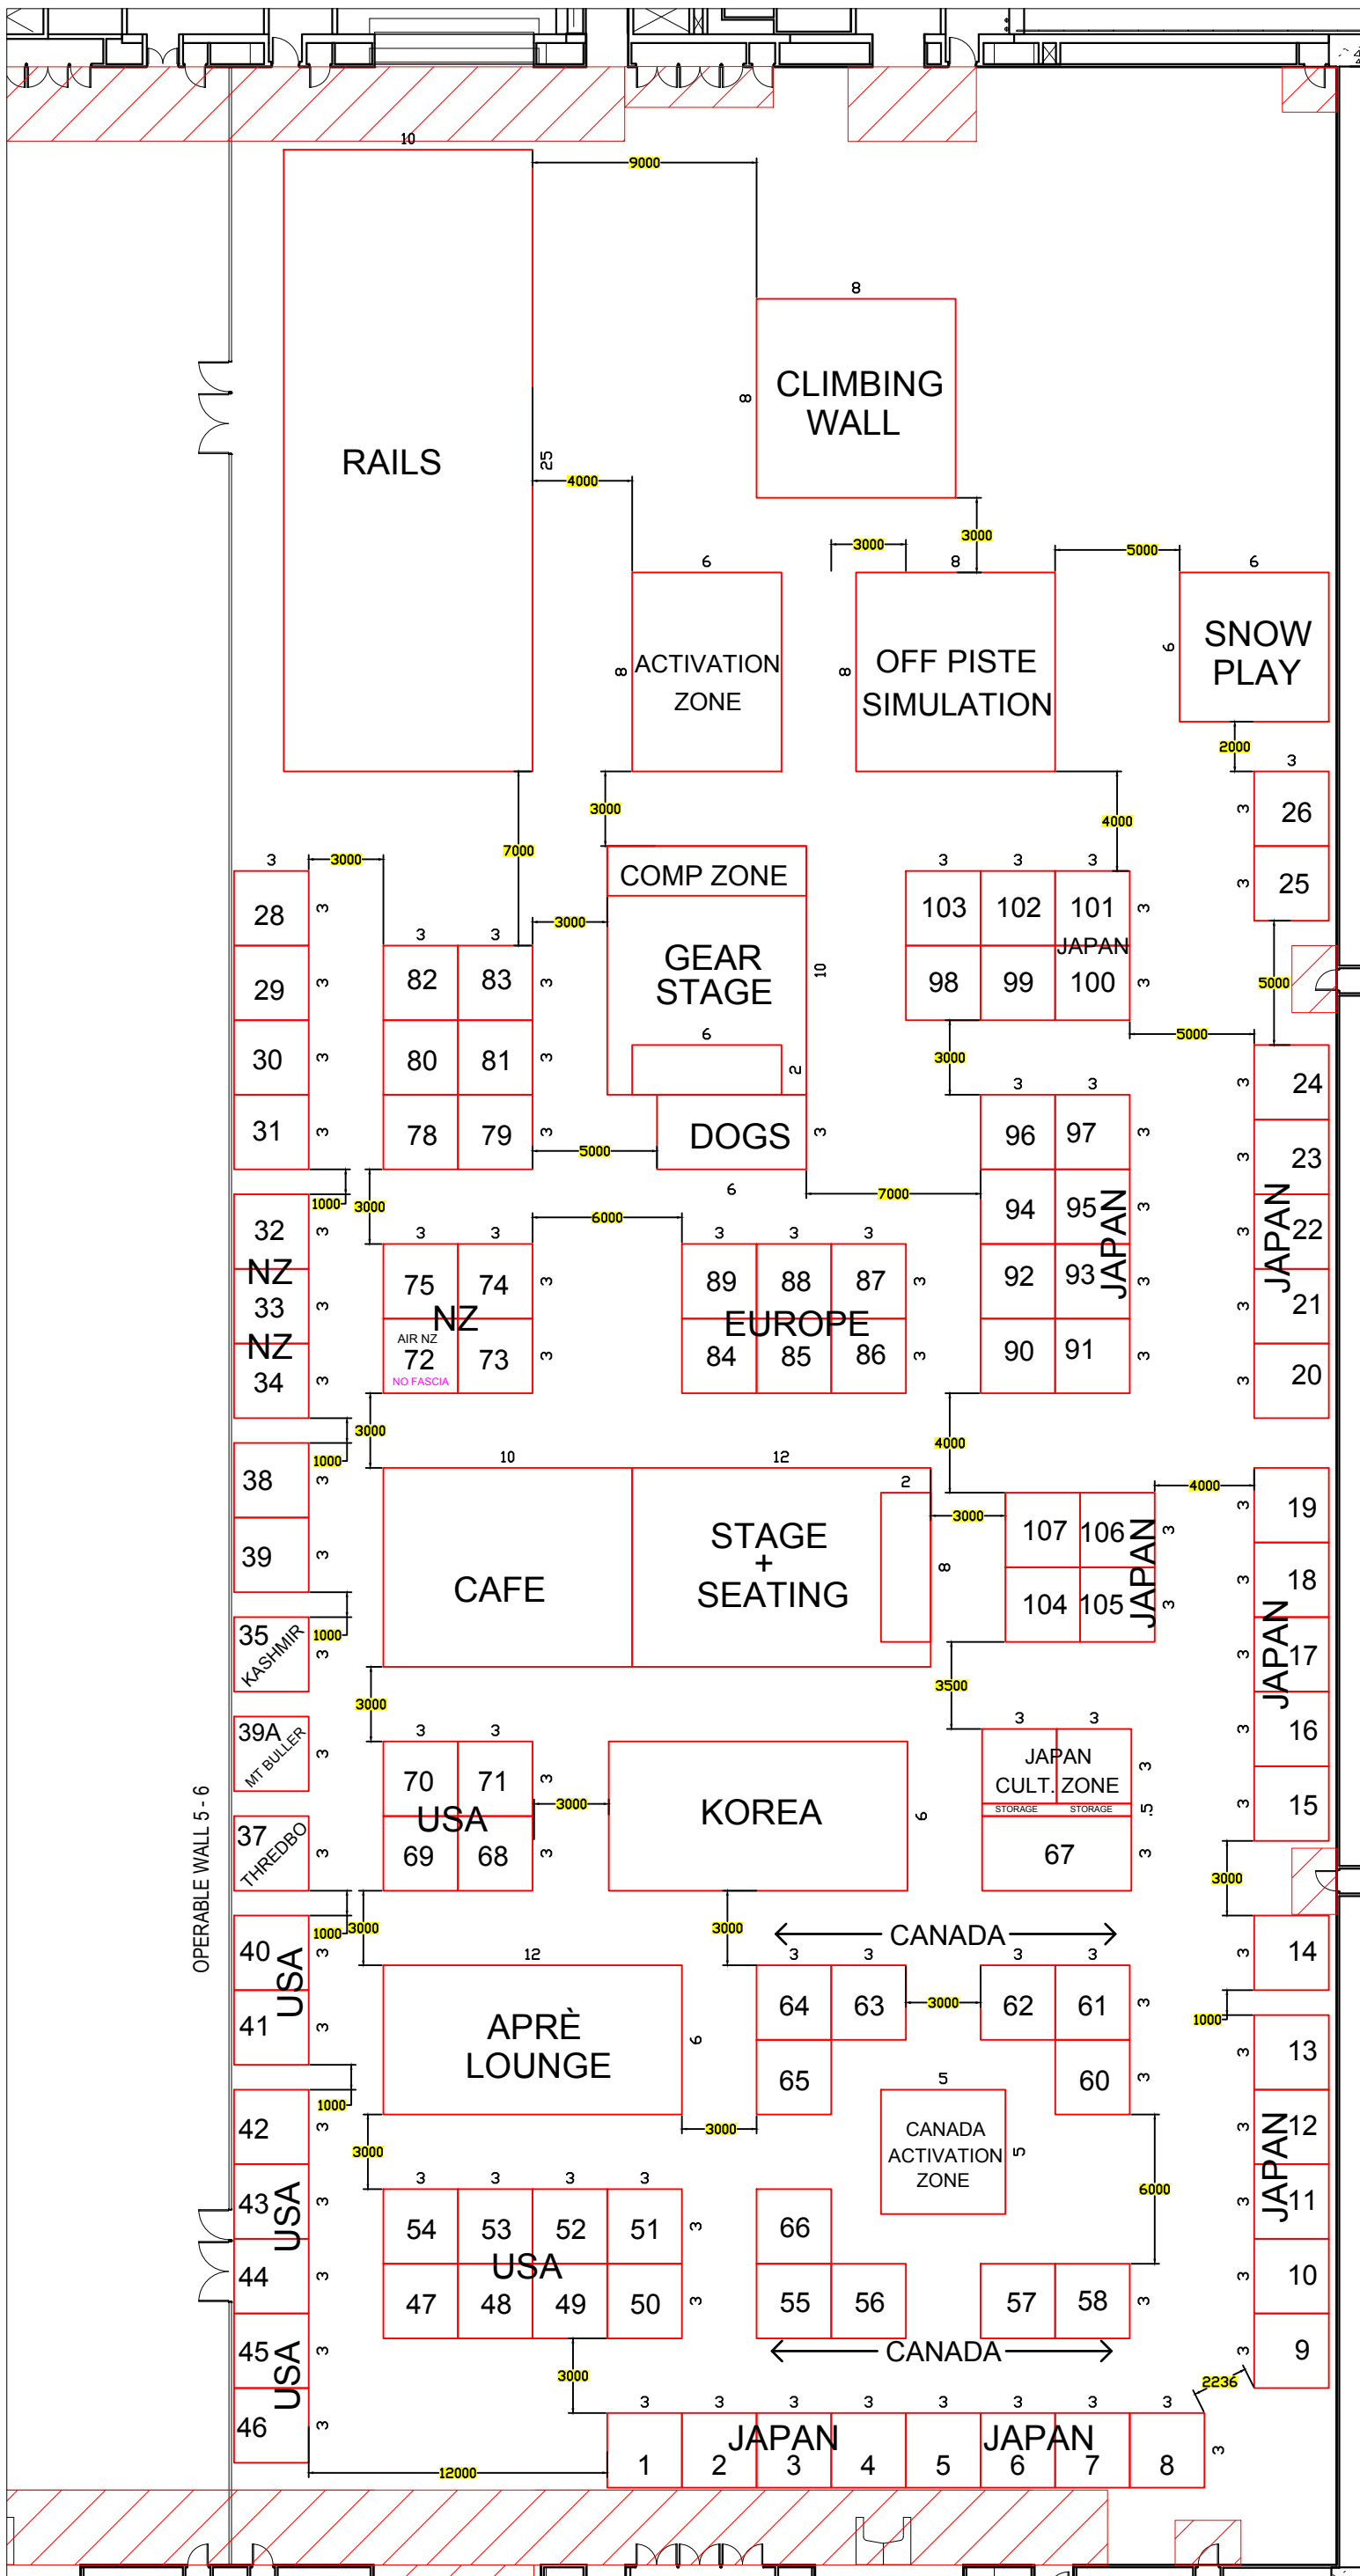

SNOW TRAVEL EXPO SYDNEY

MAY 26th, 2019

SYDNEY'S INTERNATIONAL CONVENTION CENTRE (ICC), HALL 5

FLOOR PLAN

EVENT NAME:
SNOW SYDNEY 2019

EVENT LOCATION:
ICC, HALL 5

EVENT DATE:
26th MAY 2019

ORGANISER:
PANDANUS PROMOTIONS

DRAWING NO:
IST(Syd)-1905-109

DRAWING DATE:
18/04/19

SCALE:
-

DRAWN BY:
RAF

CHECKED BY:
MARTIN

APPROVED BY:
-

SYSTEM:
OCTANORM

PANELS:
WHITE

FASCIA:
TBD

CARPET:
TO STANDS

LIGHTS:
TBD

POWER:
TBD

© COPYRIGHT EXHIBIT SYSTEMS 2008