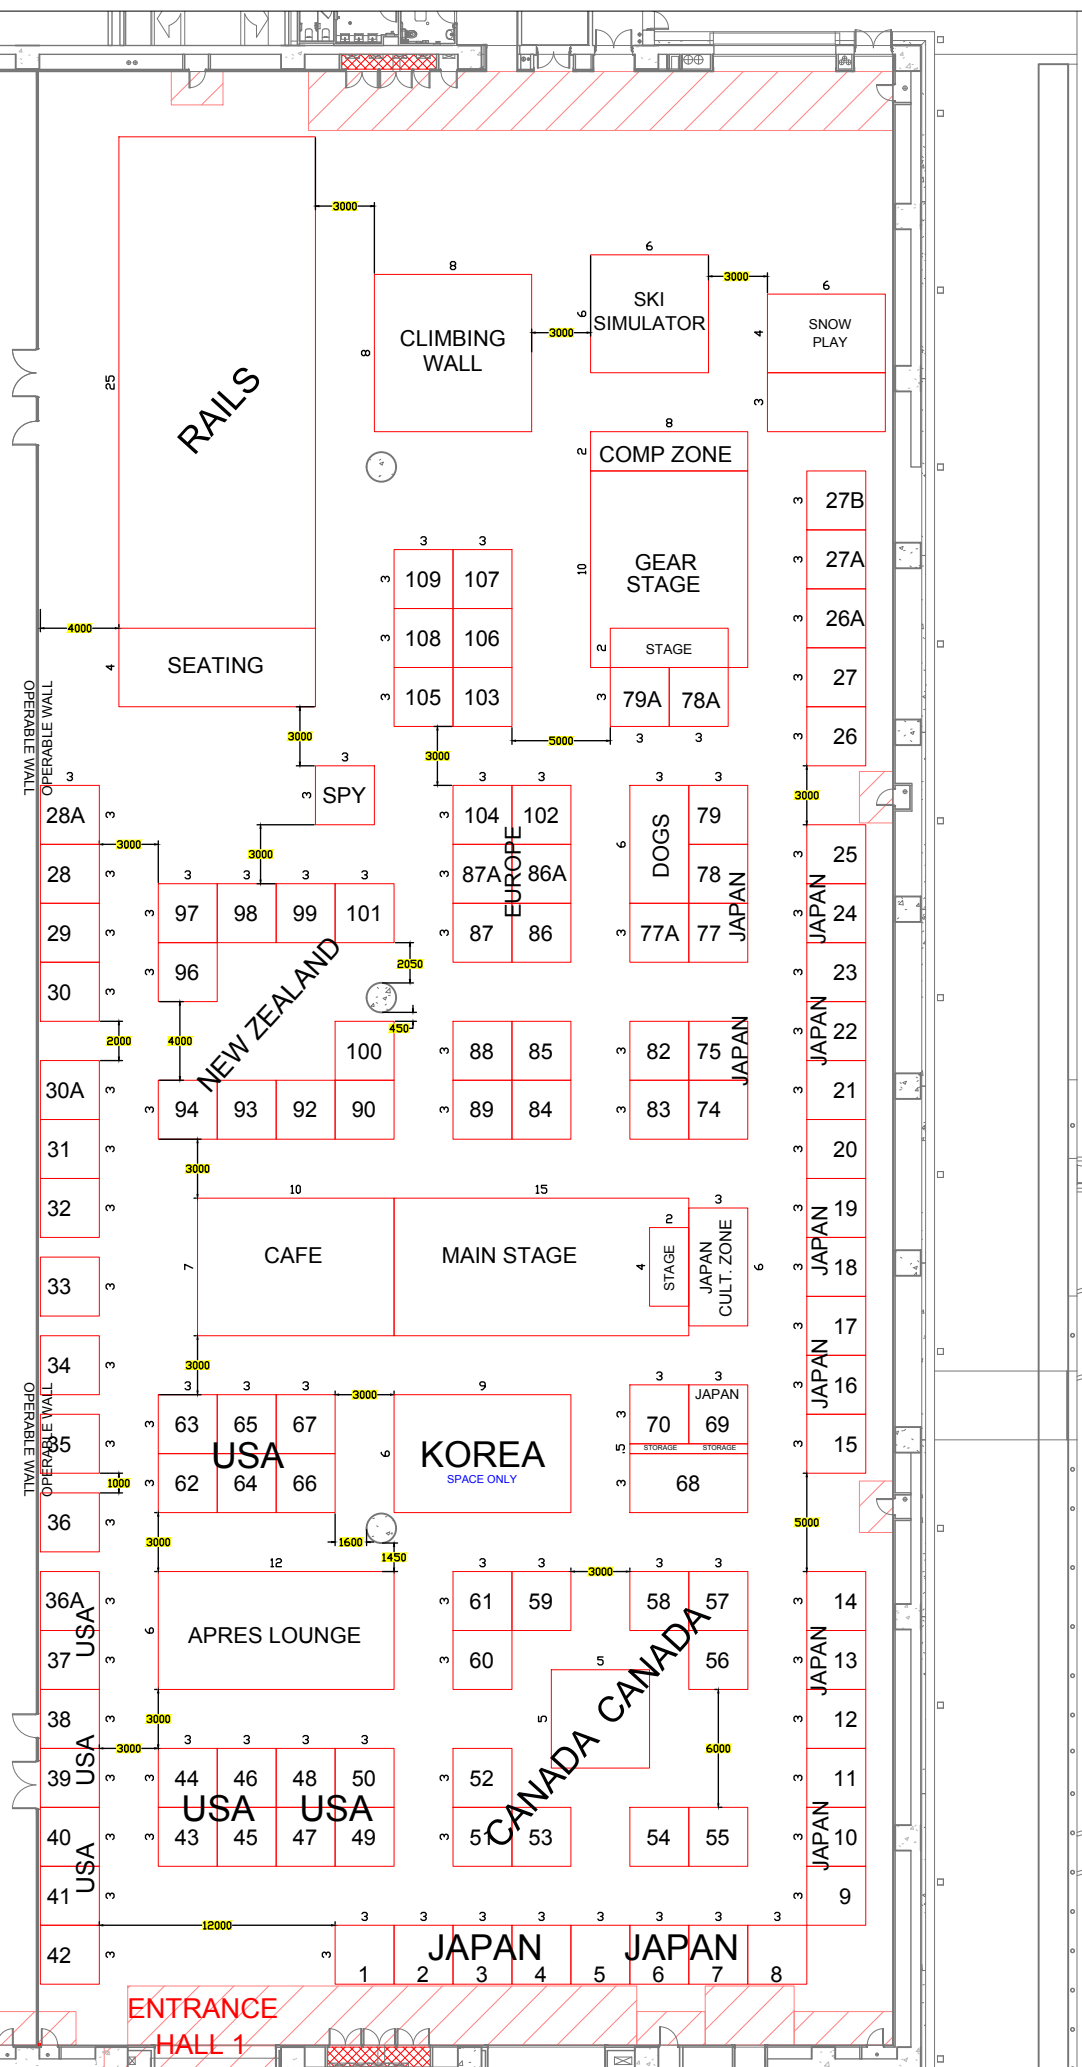

SNOW TRAVEL EXPO SYDNEY

MAY 24th, 2020

SYDNEY'S INTERNATIONAL CONVENTION CENTRE (ICC), HALL 1

FLOOR PLAN

EVENT NAME:
SNOW SYDNEY 2020

EVENT LOCATION:
ICC, HALL 1

EVENT DATE:
24th MAY 2020

ORGANISER:
PANDANUS PROMOTIONS

DRAWING NO:
IST(Syd)-2005-105

DRAWING DATE:
12/11/2019

SCALE:
-

DRAWN BY:
RAF

CHECKED BY:
PAUL H

APPROVED BY:
-

SYSTEM:
OCTANORM

PANELS:
WHITE